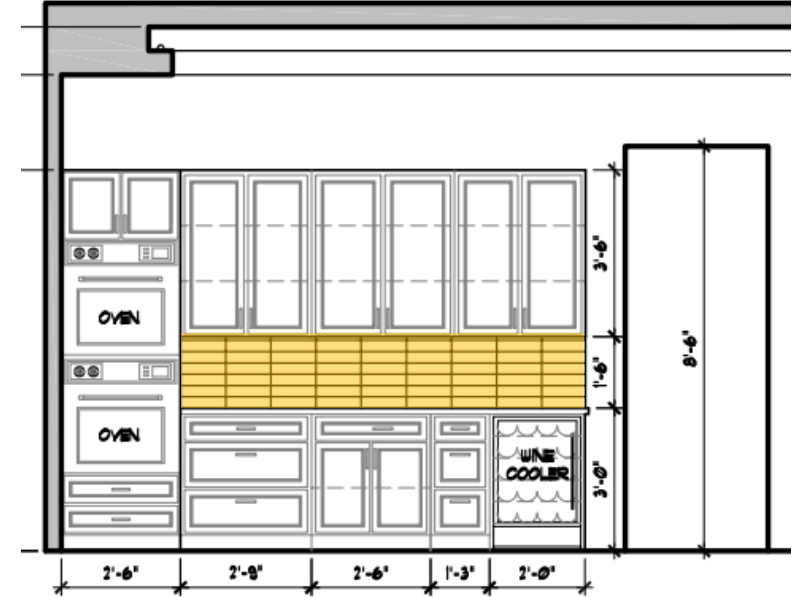

KITCHEN BACKSPLASH: AMERICAN OLEAN
CONRAD BRICK- STARK CB93 2"X8",
INSTALLED STRAIGHT HORIZON
GROUT: MAPEI #107 IRON

**DOMINION
HEIGHTS**

4/1/2023

35 DOMINION HEIGHTS - KITCHEN TILE

**YADESIGN
INTERIORS**