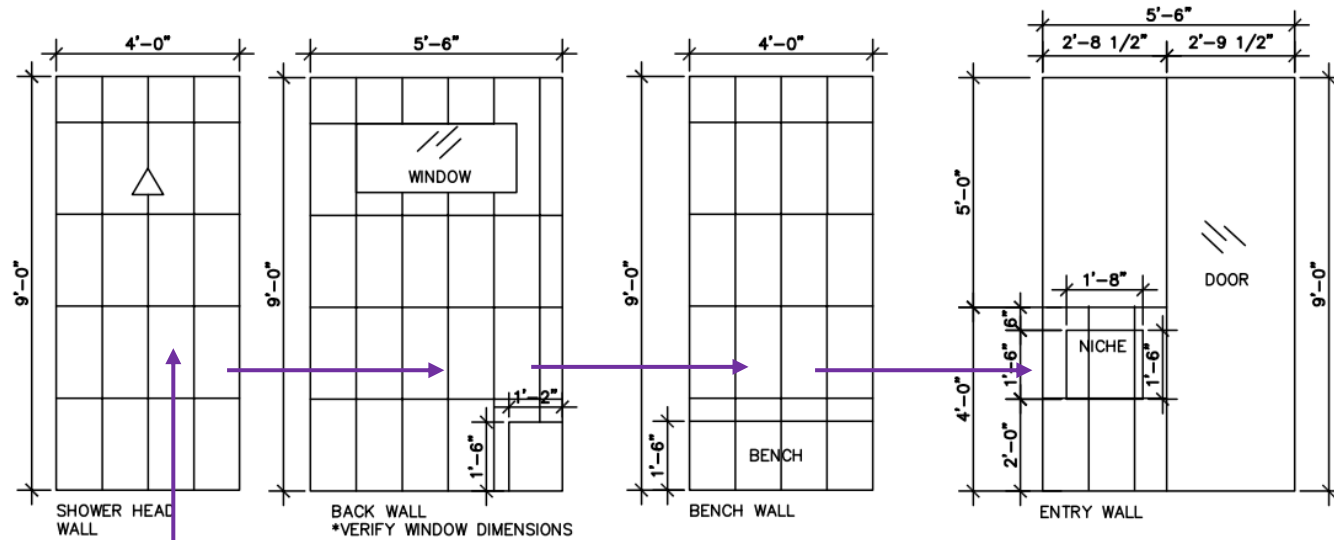

4/1/2023

35 DOMINION HEIGHTS - BATH 2 TILE

BATH #3 FLOOR PLAN

BATH FLOOR: MSI DIMENSIONS
GRIS 12"X24", INSTALLED
STRAIGHT STACK
GROUT #107 IRON

SHOWER FLOOR: SOHO MOSAIC
RETRO BLACK PENNY ROUND
GLOSSY MOSAIC
GROUT: MAPEI #107 IRON