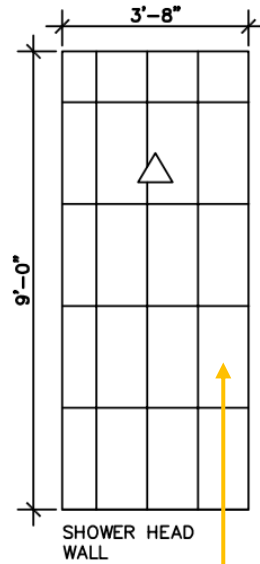

TUB ELEVATIONS

MASTER BATHROOM ELEVATION

**DOMINION
HEIGHTS**

4/1/2023

35 DOMINION HEIGHTS - MASTER BATHROOM TILE

**YADESIGN
INTERIORS**

BATH #2 FLOOR PLAN

SHOWER HEAD WALL