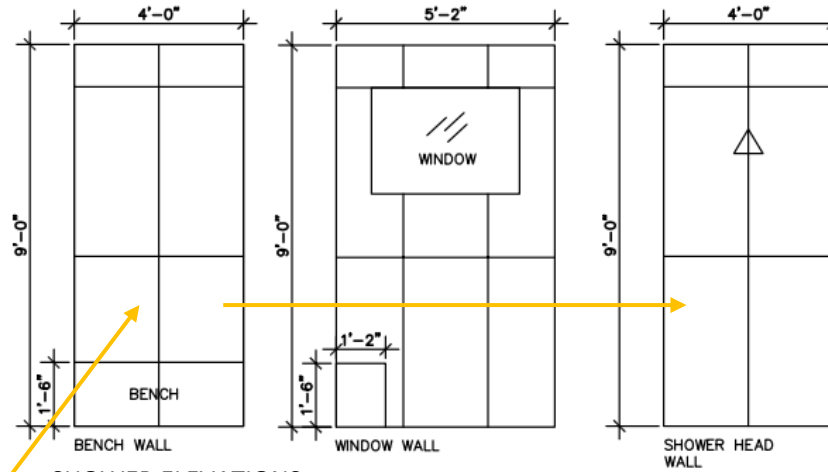

SHOWER ELEVATIONS

NOTE: COUNTERTOP AT VANITY, SHOWER SEAT
TOP, AND TUB LEDGE TUB