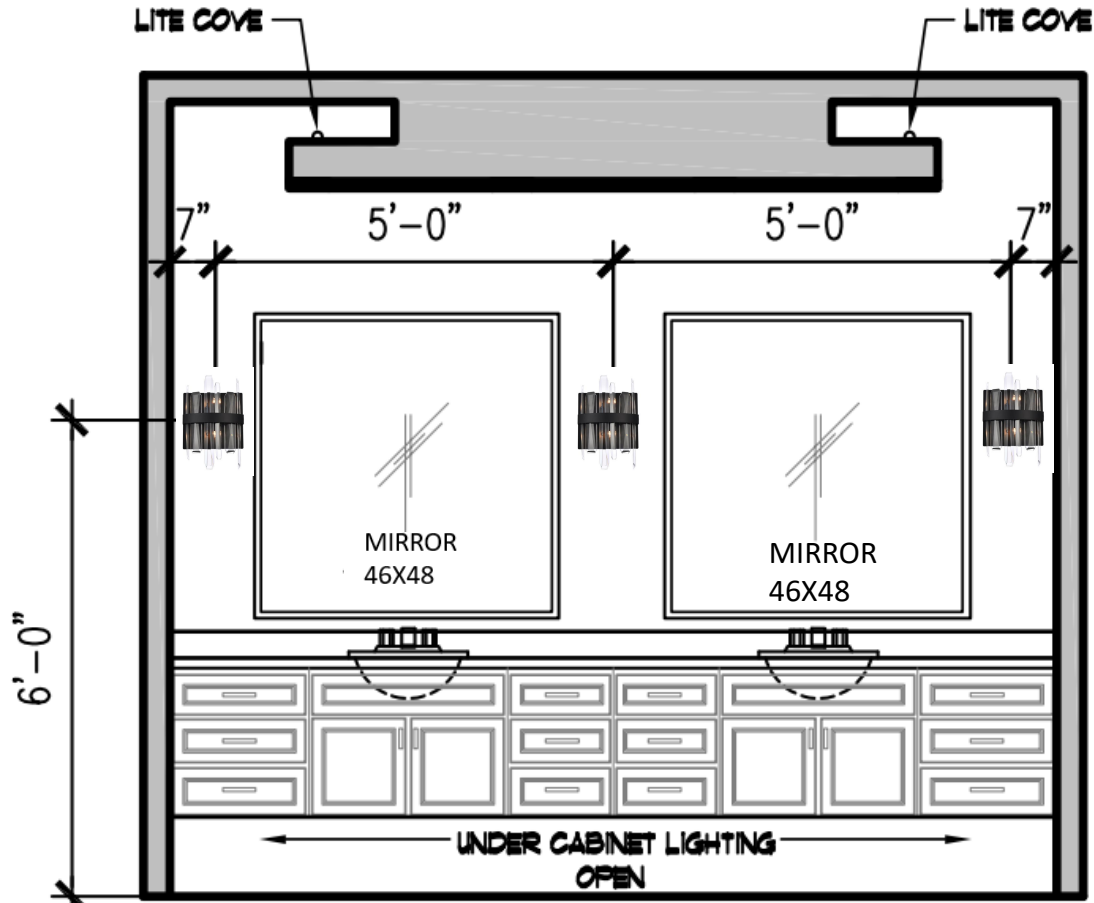

MASTER BATHROOM ELEVATION