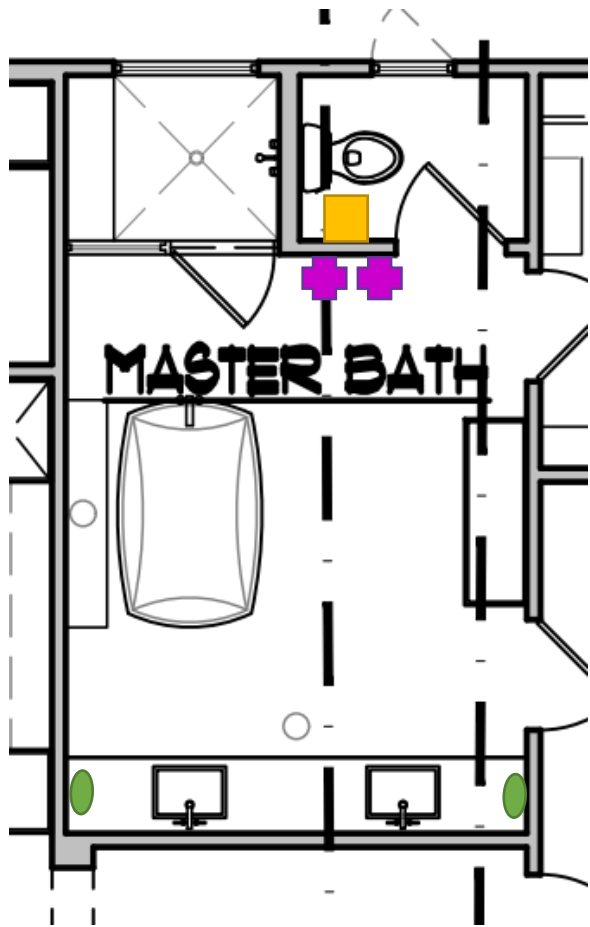

SHOWER WALLS: 12"X24" STERLINA
WHITE MATTE, VERTICAL STRAIGHT STACK
GROUT: MAPEI #77 FROST

**NOTE: COUNTERTOP ON SHOWER
SEATS AND PONY WALL CAPS**

FLOOR: DAL TILE MEMOIR COSMO
GRAY, 12"X12" INSTALLED STRAIGHT
STACK
GROUT: MAPEI #107 IRON

UTILITY FLOOR PLAN

KITCHEN BACKSPLASH: AMERICAN OLEAN
 CONRAD BRICK- STARK CB93 2"X8",
 INSTALLED STRAIGHT HORIZON
GROUT: MAPEI #107 IRON

**DOMINION
 HEIGHTS**

4/1/2023

35 DOMINION HEIGHTS - KITCHEN TILE

**YADESIGN
 INTERIORS**

Bath Accessories

-  Hand Towel Rings
-  Robe Hooks
-  24" Towel Bars
-  TP Holder

Emtek Transitional Brass
Matte Black with
Modern Square Rosette
Hand Towel Ring
Towel Bar 24"
Tissue Holder
Robe Hook

**DOMINION
HEIGHTS**

4/1/2023

35 DOMINION HEIGHTS BATH ACCESSORIES

**YADESIGN
INTERIORS**

CABINETS & HARDWARE

**DOMINION
HEIGHTS**

4/1/2023

 | YADESIGN
INTERIORS

SHAKER CABINET DOOR STYLE