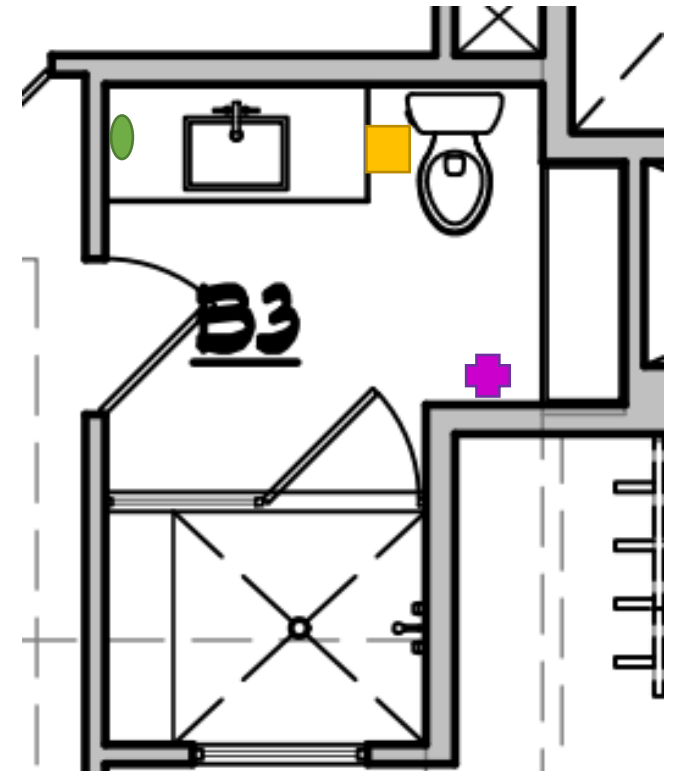

UTILITY FLOOR PLAN

KITCHEN BACKSPLASH: AMERICAN OLEAN
 CONRAD BRICK- STARK CB93 2"X8",
 INSTALLED STRAIGHT HORIZON
GROUT: MAPEI #107 IRON

**DOMINION
 HEIGHTS**

4/1/2023

35 DOMINION HEIGHTS - KITCHEN TILE

**YADESIGN
 INTERIORS**