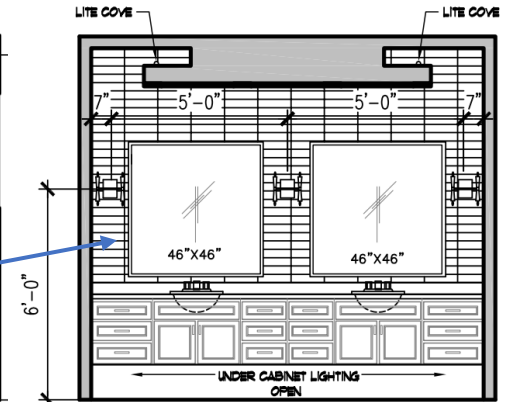

TUB ELEVATIONS

MASTER BATHROOM ELEVATION

**DOMINION
HEIGHTS**

4/1/2023

35 DOMINION HEIGHTS - MASTER BATHROOM TILE

**YADESIGN
INTERIORS**

BATH #2 FLOOR PLAN

SHOWER HEAD WALL