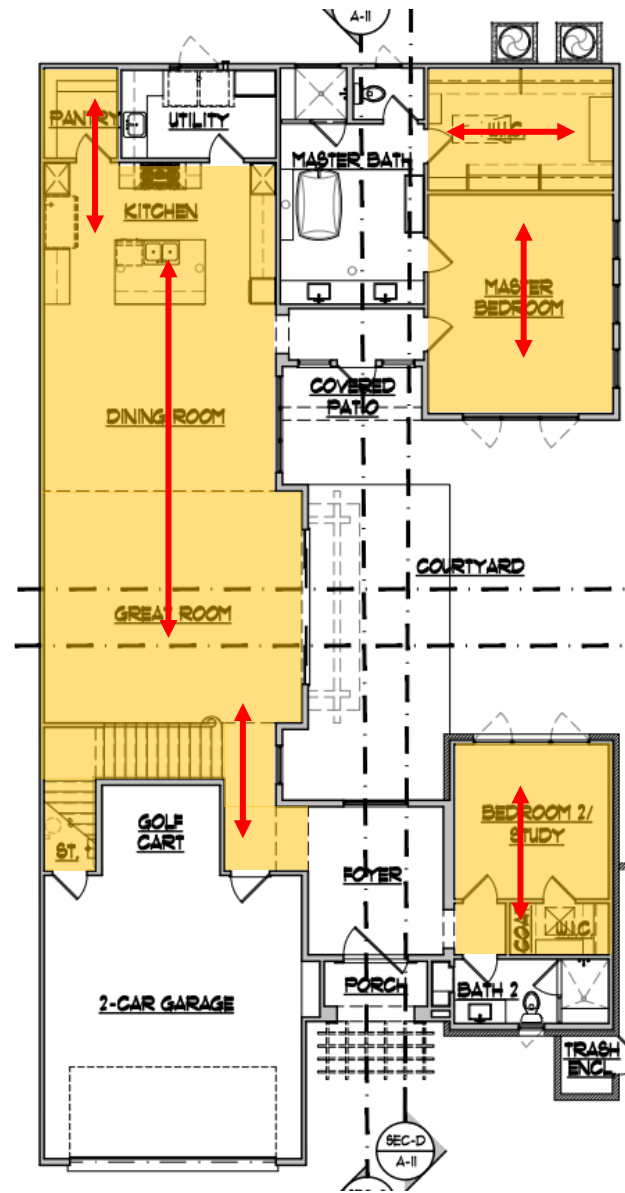

**WOOD FLOOR: LM FLOORING,
WESTBURY, DISTRESSED OAK
KARMA, ITEM #K09217,
7.25"X72"**

FIRST FLOOR