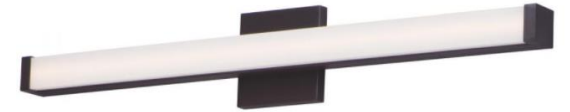

MEASUREMENTS

- DIMENSION : 24" W x 1.75" H x 2.25" Ext
- BACK PLATE : 4.75" W x 4.75" H x 2.4" HCO
- HANGING WEIGHT : 2.04 lb