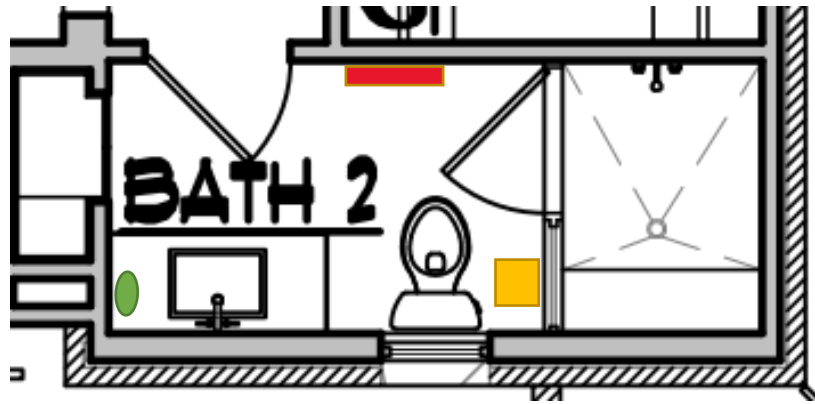

UTILITY FLOOR PLAN

KITCHEN BACKSPLASH: AMERICAN OLEAN
 CONRAD BRICK- STARK CB93 2"X8",
 INSTALLED STRAIGHT HORIZON
GROUT: MAPEI #107 IRON

**DOMINION
 HEIGHTS**

4/1/2023

35 DOMINION HEIGHTS - KITCHEN TILE

**YADESIGN
 INTERIORS**