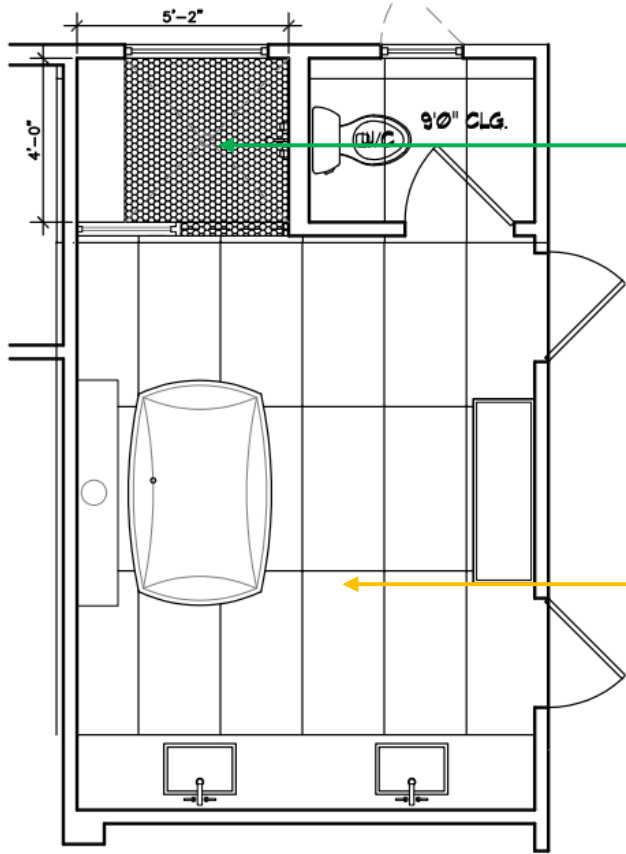

MASTER BATHROOM FLOOR PLAN