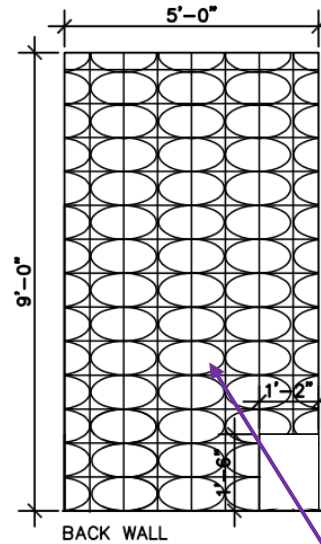

TUB ELEVATIONS

MASTER BATHROOM ELEVATION

**DOMINION
HEIGHTS**

4/1/2023

35 DOMINION HEIGHTS - MASTER BATHROOM TILE

**YADESIGN
INTERIORS**

BATH #2 FLOOR PLAN

SHOWER HEAD WALL