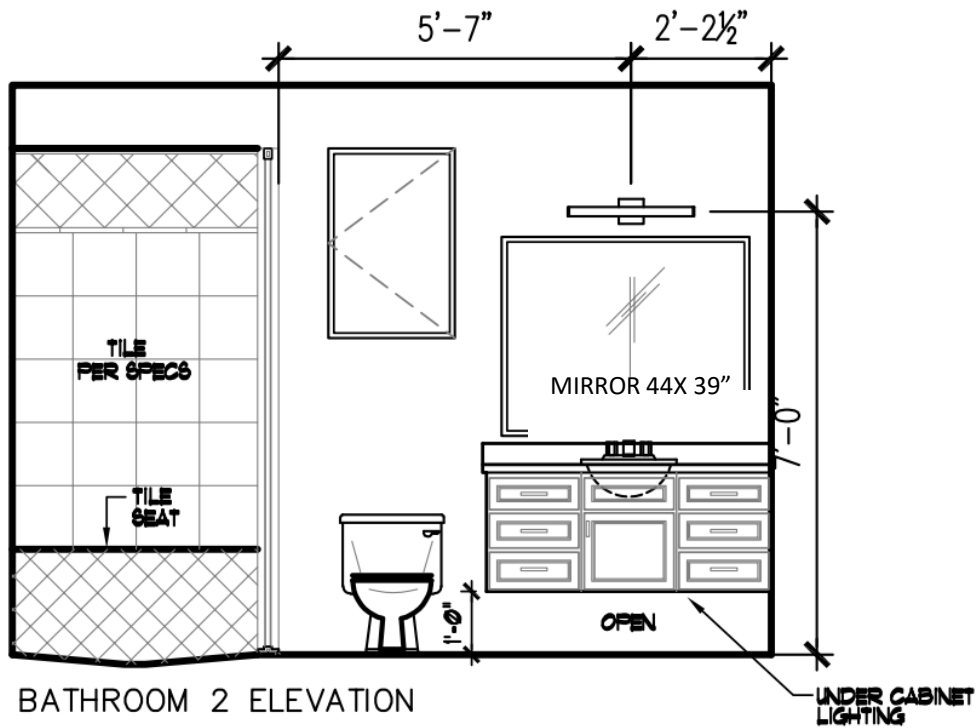

22401 Matt Black

FRAME

**DOMINION
HEIGHTS**

4/1/2023

35 DOMINION HEIGHTS LIGHTING – MASTER BATHROOM

**YADESIGN
INTERIORS**

MEASUREMENTS

- DIMENSION : 24" W x 1.75" H x 2.25" Ext
- BACK PLATE : 4.75" W x 4.75" H x 2.4" HCO
- HANGING WEIGHT : 2.04 lb