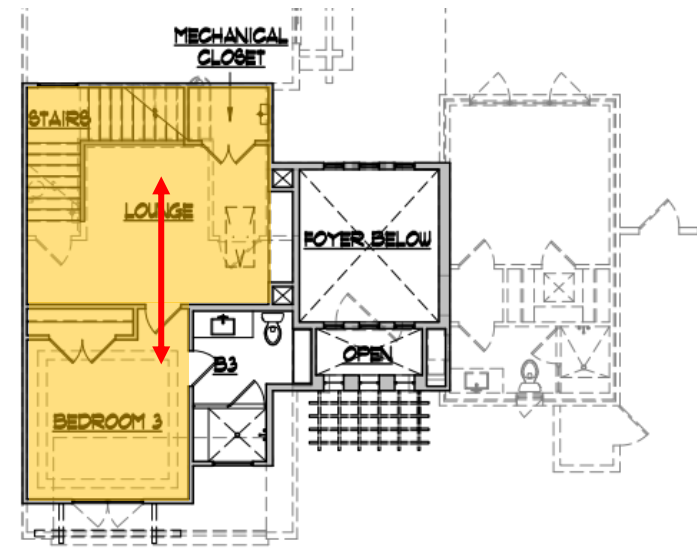

SECOND FLOOR

**DOMINION
HEIGHTS**

35 DOMINION HEIGHTS - MAIN WOOD FLOOR