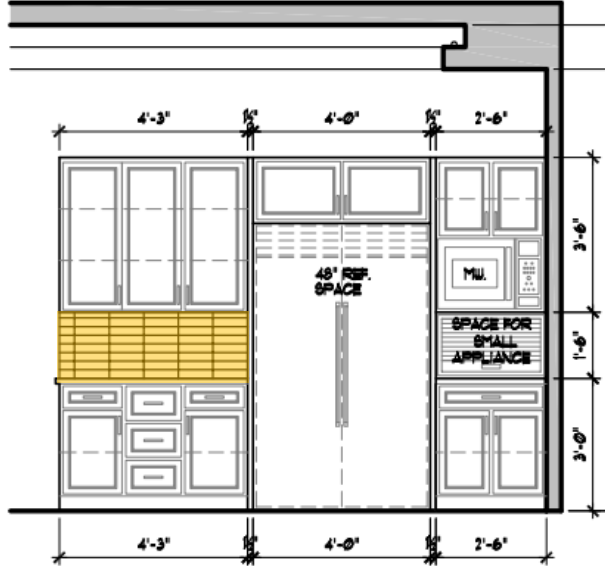

UTILITY FLOOR PLAN

KITCHEN BACKSPLASH: AMERICAN OLEAN
 CONRAD BRICK- STARK CB93 2"X8",
 INSTALLED STRAIGHT HORIZON
GROUT: MAPEI #107 IRON

**DOMINION
 HEIGHTS**

4/1/2023

35 DOMINION HEIGHTS - KITCHEN TILE

**YADESIGN
 INTERIORS**