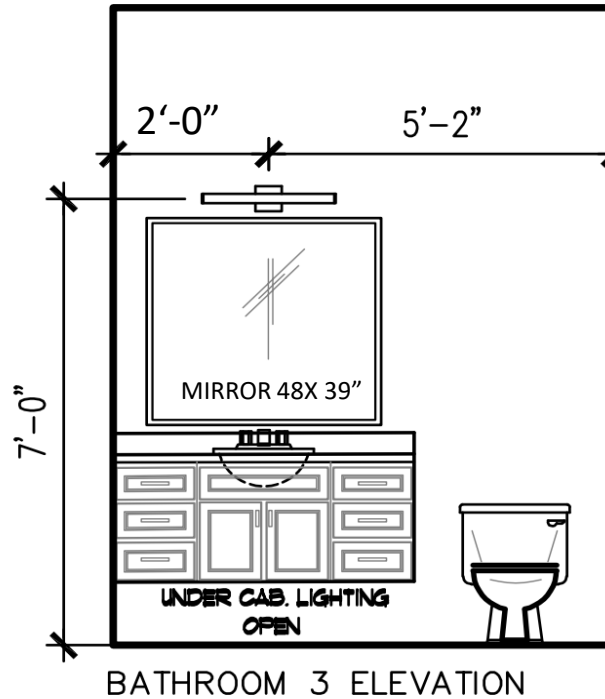

35 DOMINION HEIGHTS - LIGHTING

4/1/2023

MASTER BATHROOM ELEVATION

3 PRIMARY BATH
VANITY LIGHT

Width / Diameter: 4.00"
 Height: 12.00"
 Length: 8.00"
 Extension: 4.00"
 Weight: 4.40 lb

Wire: 24" Gold
 Canopy: 8"x7.5"x1"

22401 Matt Black

FRAME

**DOMINION
HEIGHTS**

4/1/2023

35 DOMINION HEIGHTS LIGHTING – MASTER BATHROOM

**YADESIGN
INTERIORS**

MEASUREMENTS

- DIMENSION : 24" W x 1.75" H x 2.25" Ext
- BACK PLATE : 4.75" W x 4.75" H x 2.4" HCO
- HANGING WEIGHT : 2.04 lb