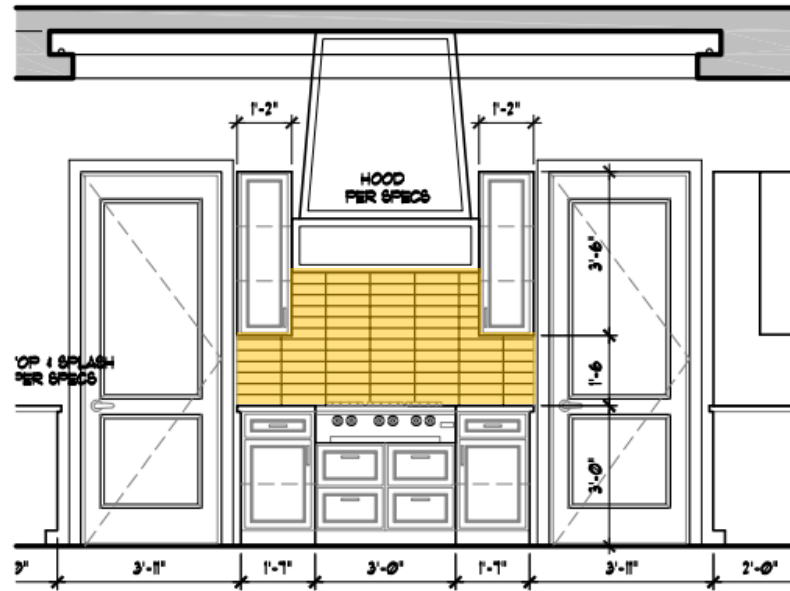

KITCHEN BACKSPLASH: AMERICAN OLEAN
CONRAD BRICK- STARK CB93 2"X8",
INSTALLED STRAIGHT HORIZON
GROUT: MAPEI #107 IRON

**DOMINION
HEIGHTS**

4/1/2023

35 DOMINION HEIGHTS - KITCHEN TILE

**YADESIGN
INTERIORS**