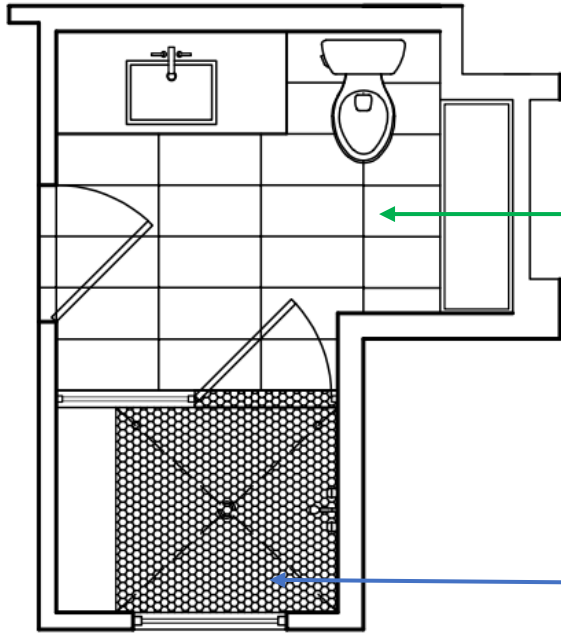

BATH #3 FLOOR PLAN