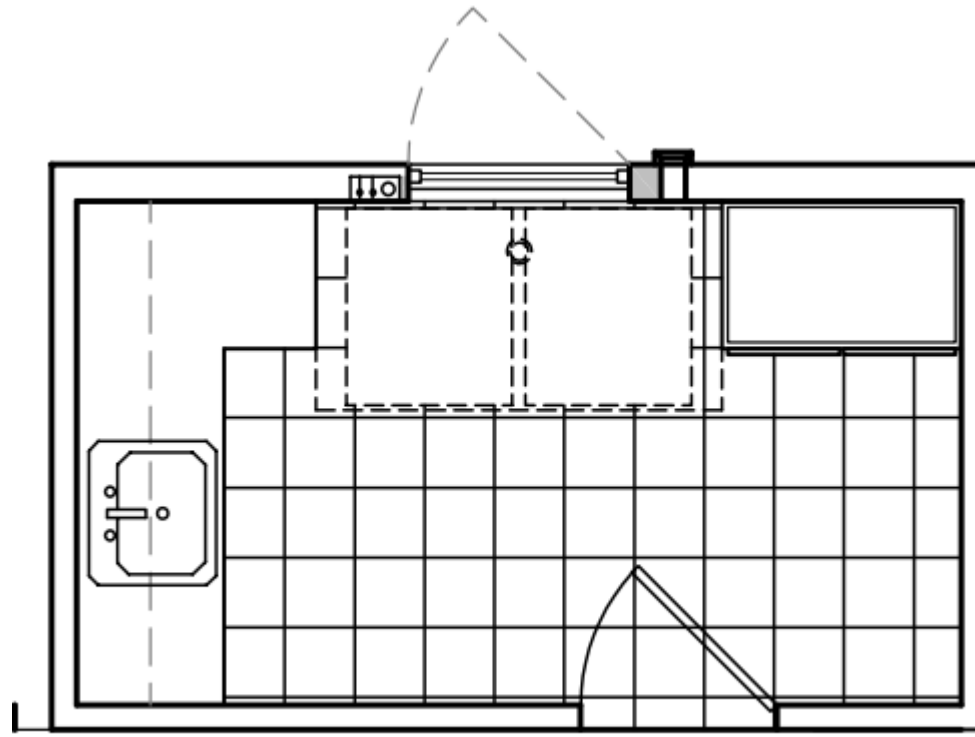

UTILITY FLOOR PLAN