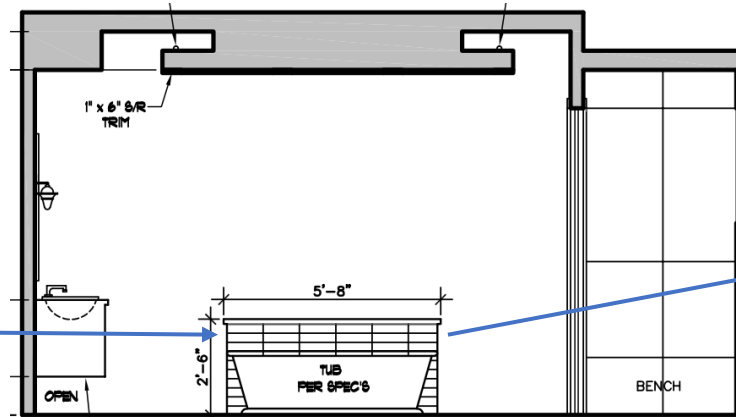

TUB ELEVATIONS