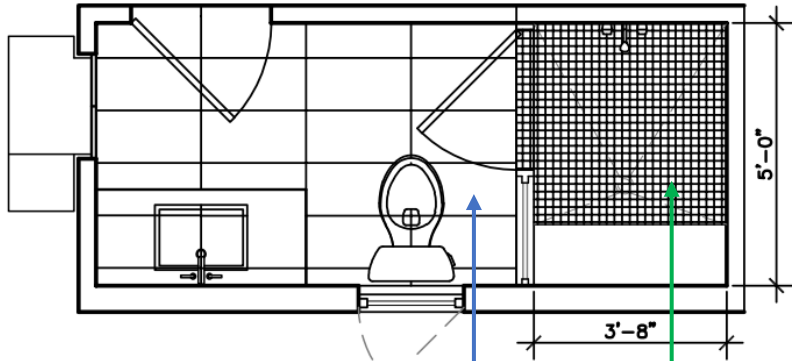

TUB ELEVATIONS

MASTER BATHROOM ELEVATION

**DOMINION
HEIGHTS**

4/1/2023

35 DOMINION HEIGHTS - MASTER BATHROOM TILE

**YADESIGN
INTERIORS**

BATH #2 FLOOR PLAN

SHOWER HEAD WALL

BACK WALL

BENCH WALL

SHOWER SEAT TOP AND LEDGE IN COUNTERTOP SLAB

BATH 2 FLOOR: MSI DIMENSIONS GRIS 12"X24", INSTALLED STRAIGHT STACK GROUT #107 IRON

SHOWER FLOOR: MSI DIMENSIONS GRIS 2X2 MOSAIC GROUT MAPEI #107 IRON