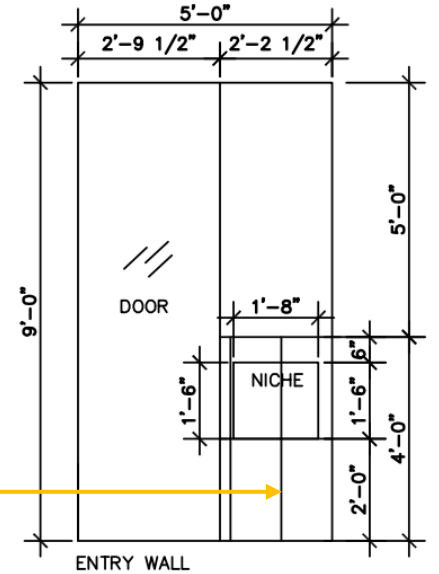

SHOWER SEAT TOP AND LEDGE IN COUNTERTOP SLAB