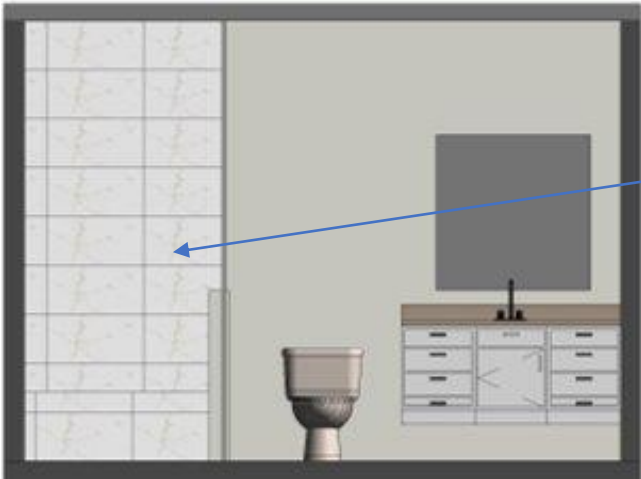

**DOMINION  
HEIGHTS**

**Lot #10 Bathroom 2**

**YAD** | YAD DESIGN  
INTERIORS

**Shower walls:**  
IT Rome White 12x24

**Countertop:** Misterio  
Polished, by Vicostone

**Grout #544 Rolling Fog**

**Shower floor:** Glazzio Tiles,  
Greenwich Series,  
Downtown Fervor Hexagon  
Mosaic