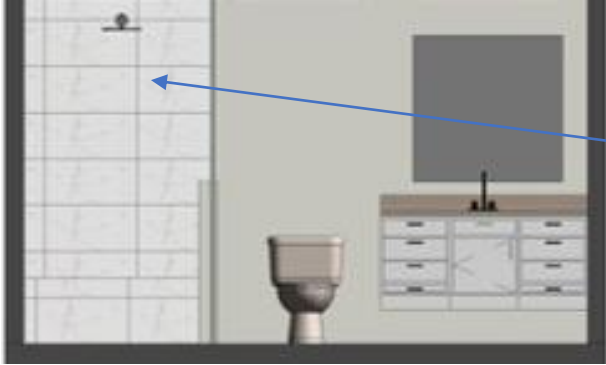

Shower Walls: IT Rome
White 12x24