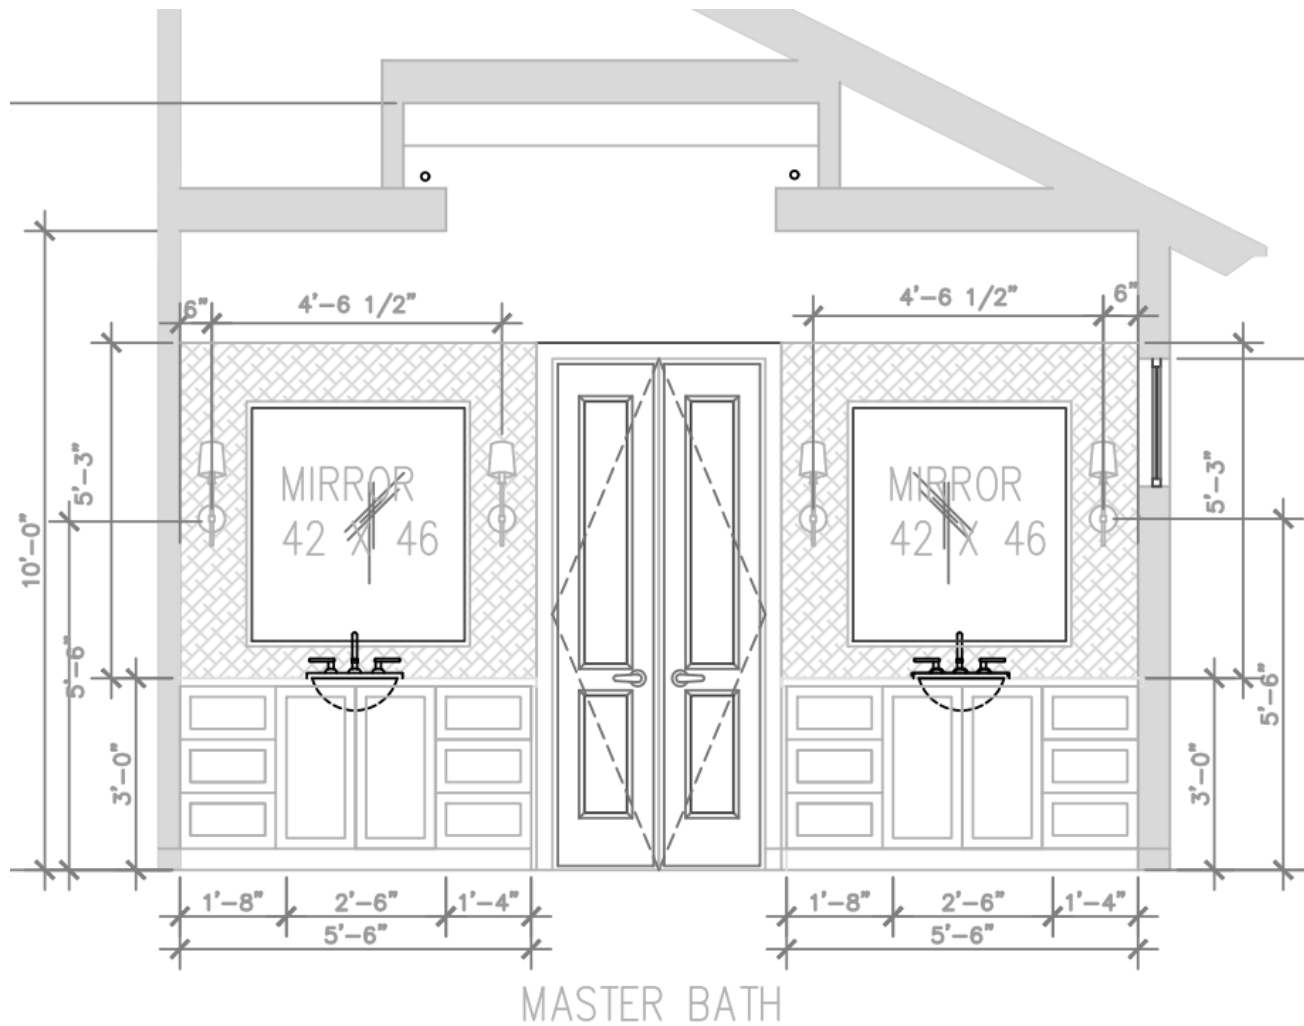

**Utility**

**Foyer**

**Courtyard**

**DOMINION  
HEIGHTS**

**Lot #10 Lighting – Polished Nickel**

**YAD** | **YADESIGN  
INTERIORS**

**2 Kitchen Pendants**

**Product Specification**

Item #	1ML1A
Dimensions	Height: 12.50" Width: 18.25"

**MEASUREMENTS**

- DIMENSION : 5" W x 19.5" H x 7" Ext
- MAX OAH : 5" W x 5" H
- HANGING WEIGHT : 1.65 lb

### Dimensions and Measurements

Backplate Depth	0.75 in.
Backplate Height	5 in.
Backplate Width	5 in.
Extension	7.25 in.
Height	12 in.
Nominal Width	35 in.
Product Weight	7 lbs.
Shade Height	6 in.
Shade Width	4.5 in.
Width	35.25 in.