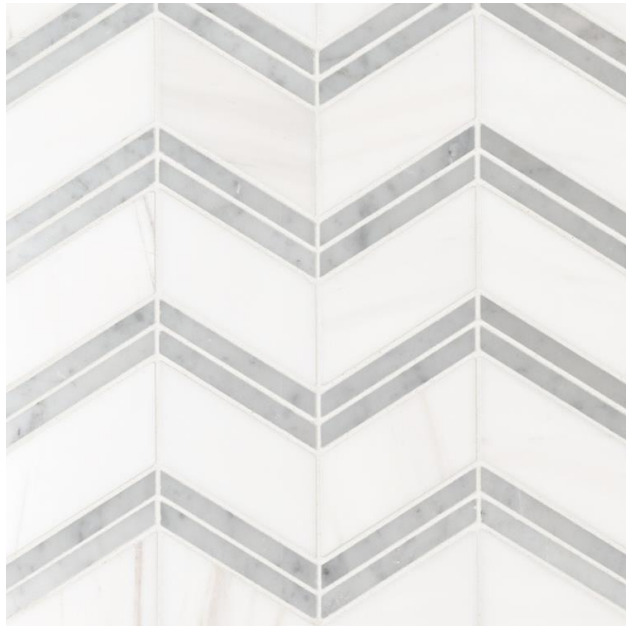

**DOMINION HEIGHTS**

**Lot #10 Master Bathroom**

**YADESIGN INTERIORS**

**Shower tub wall and Vanity wall Accent: Bianco Dolomite, Chevron, from MSI**

**DOMINION  
HEIGHTS**

**Lot #10 Master Bathroom**

**YADESIGN  
INTERIORS**