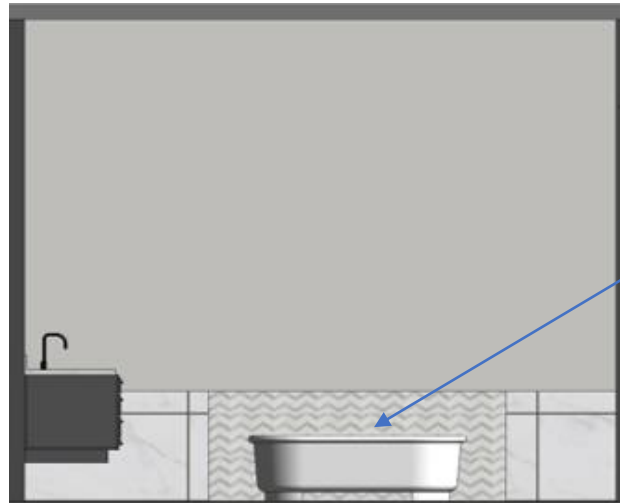

Shower tub wall and Vanity wall accent: Bianco Dolomite, Chevron, from MSI