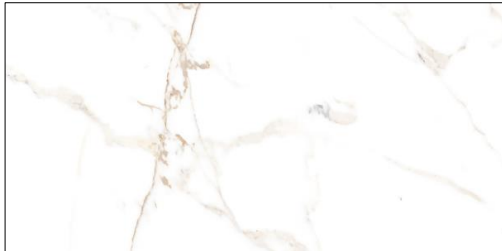

**DOMINION  
HEIGHTS**

**Lot #10 Bathroom 2**

**YAD** | YAD DESIGN  
INTERIORS

**Shower walls:**  
IT Rome White 12x24

**Countertop:** Misterio  
Polished, by Vicostone

**Grout #544 Rolling Fog**

**Shower floor:** Glazzio Tiles,  
Greenwich Series,  
Downtown Fervor Hexagon  
Mosaic