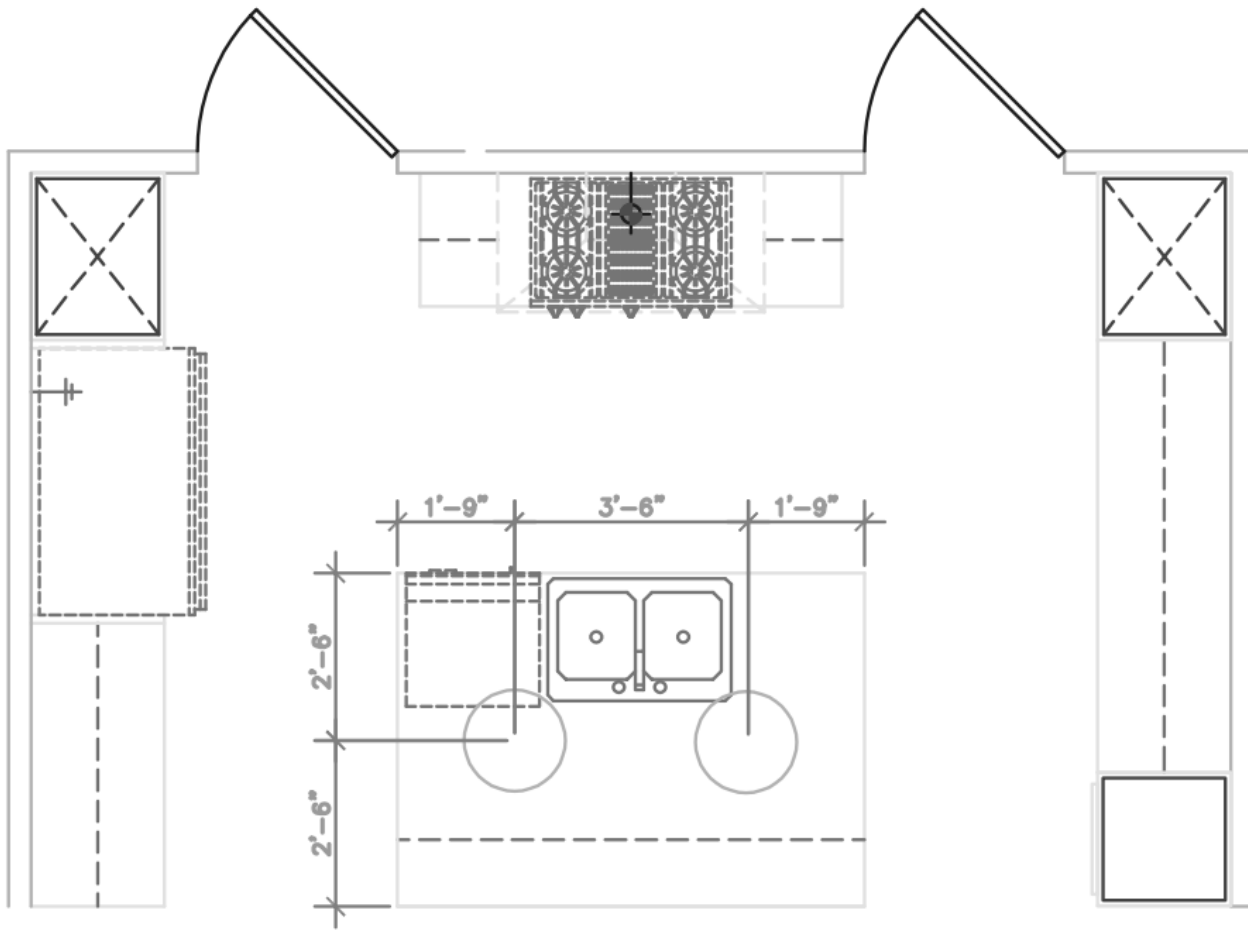

**Utility**

**Foyer**

**Courtyard**

**DOMINION  
HEIGHTS**

**Lot #10 Lighting – Polished Nickel**

**YAD** | **YADESIGN  
INTERIORS**

**2 Kitchen Pendants**

**Product Specification**

Item #	1ML1A
Dimensions	Height: 12.50" Width: 18.25"

**MEASUREMENTS**

- DIMENSION : 5" W x 19.5" H x 7" Ext
- MAX OAH : 5" W x 5" H
- HANGING WEIGHT : 1.65 lb

### Dimensions and Measurements

Backplate Depth	0.75 in.
Backplate Height	5 in.
Backplate Width	5 in.
Extension	7.25 in.
Height	12 in.
Nominal Width	35 in.
Product Weight	7 lbs.
Shade Height	6 in.
Shade Width	4.5 in.
Width	35.25 in.