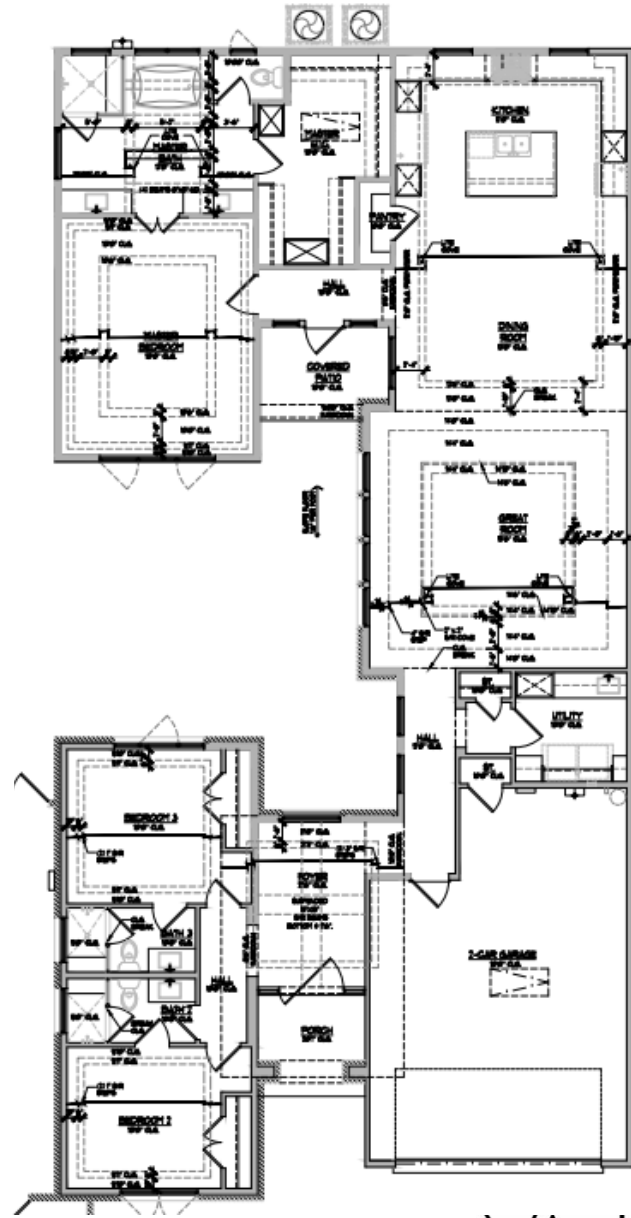

Etched Stucco:  
SW7506 Loggia

IPE Wood  
(Brazilian Walnut):

**Stone:**  
Grey Leuders 4"

**DOMINION  
HEIGHTS**

**Lot #10 Plan & Elevation**

**YAD** | YAD DESIGN  
INTERIORS

**Foyer Fixture**

Handle - 14  
Door Handle