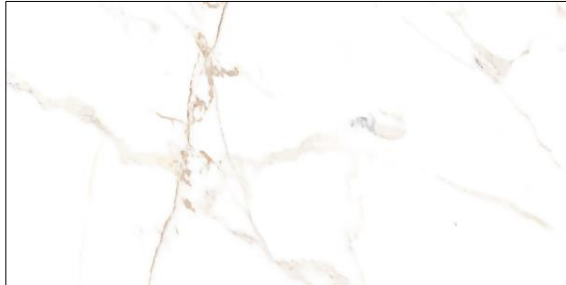

**Shower Walls & Floors
Bath 3 All Walls :**