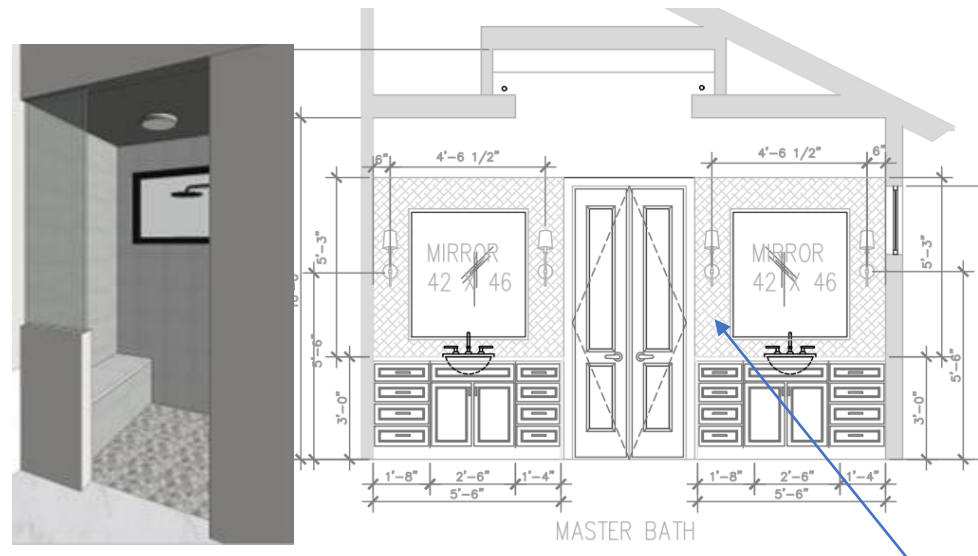

Shower Walls, Bench and Niche: Sterlina Gray Polished 12x24