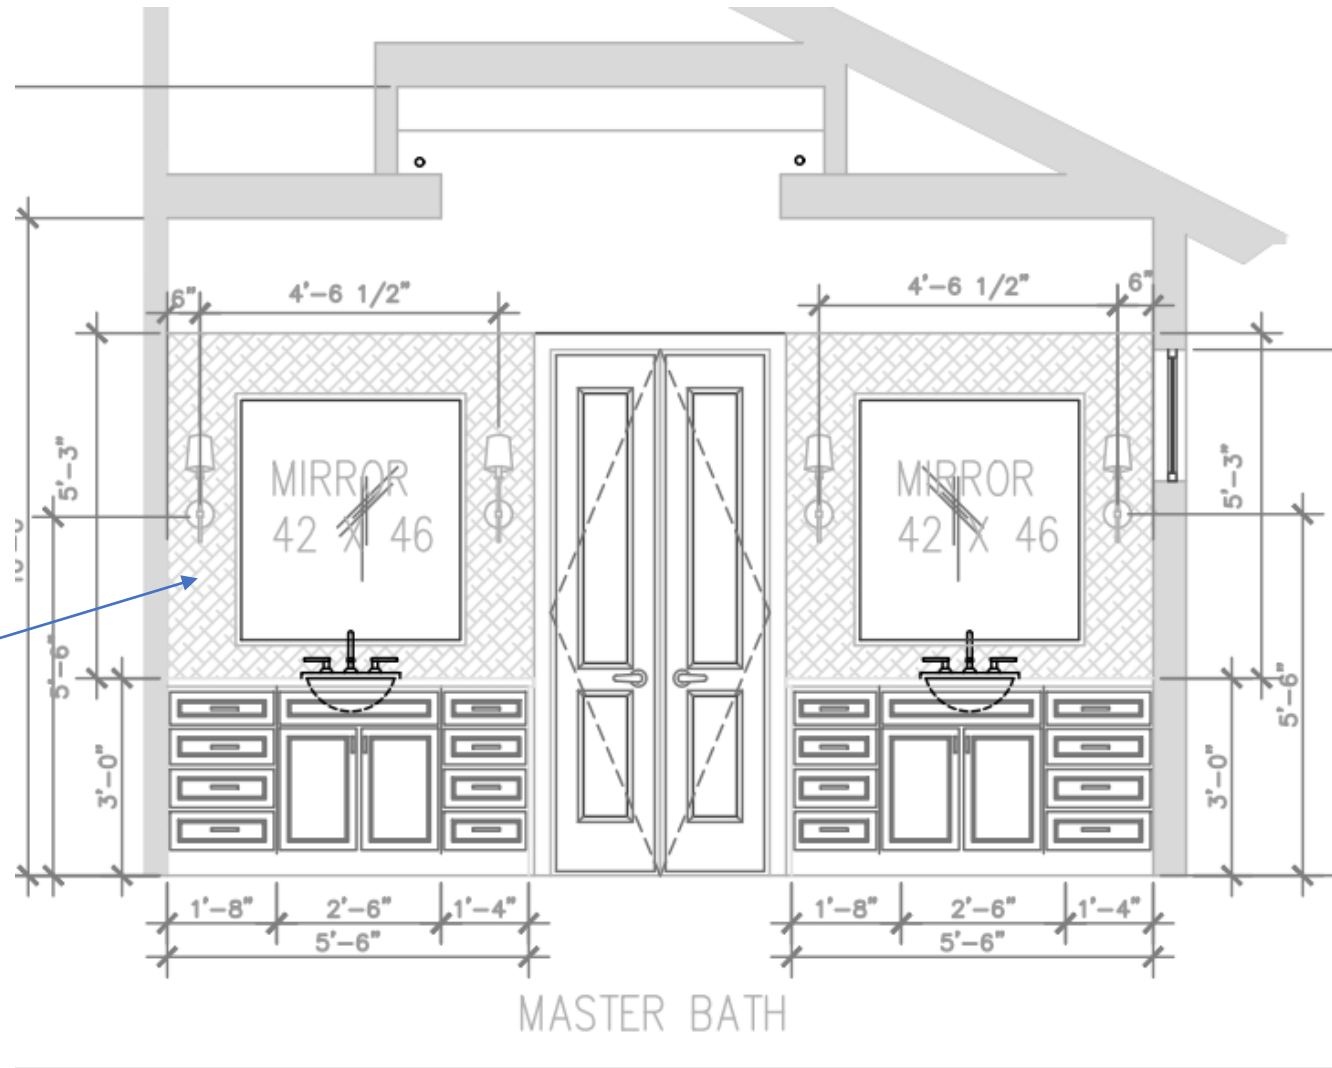

**DOMINION HEIGHTS**

**Lot #10 Master Bathroom**

**YADESIGN INTERIORS**

**Shower tub wall and Vanity wall Accent: Bianco Dolomite, Chevron, from MSI**

**DOMINION  
HEIGHTS**

**Lot #10 Master Bathroom**

**YADESIGN  
INTERIORS**