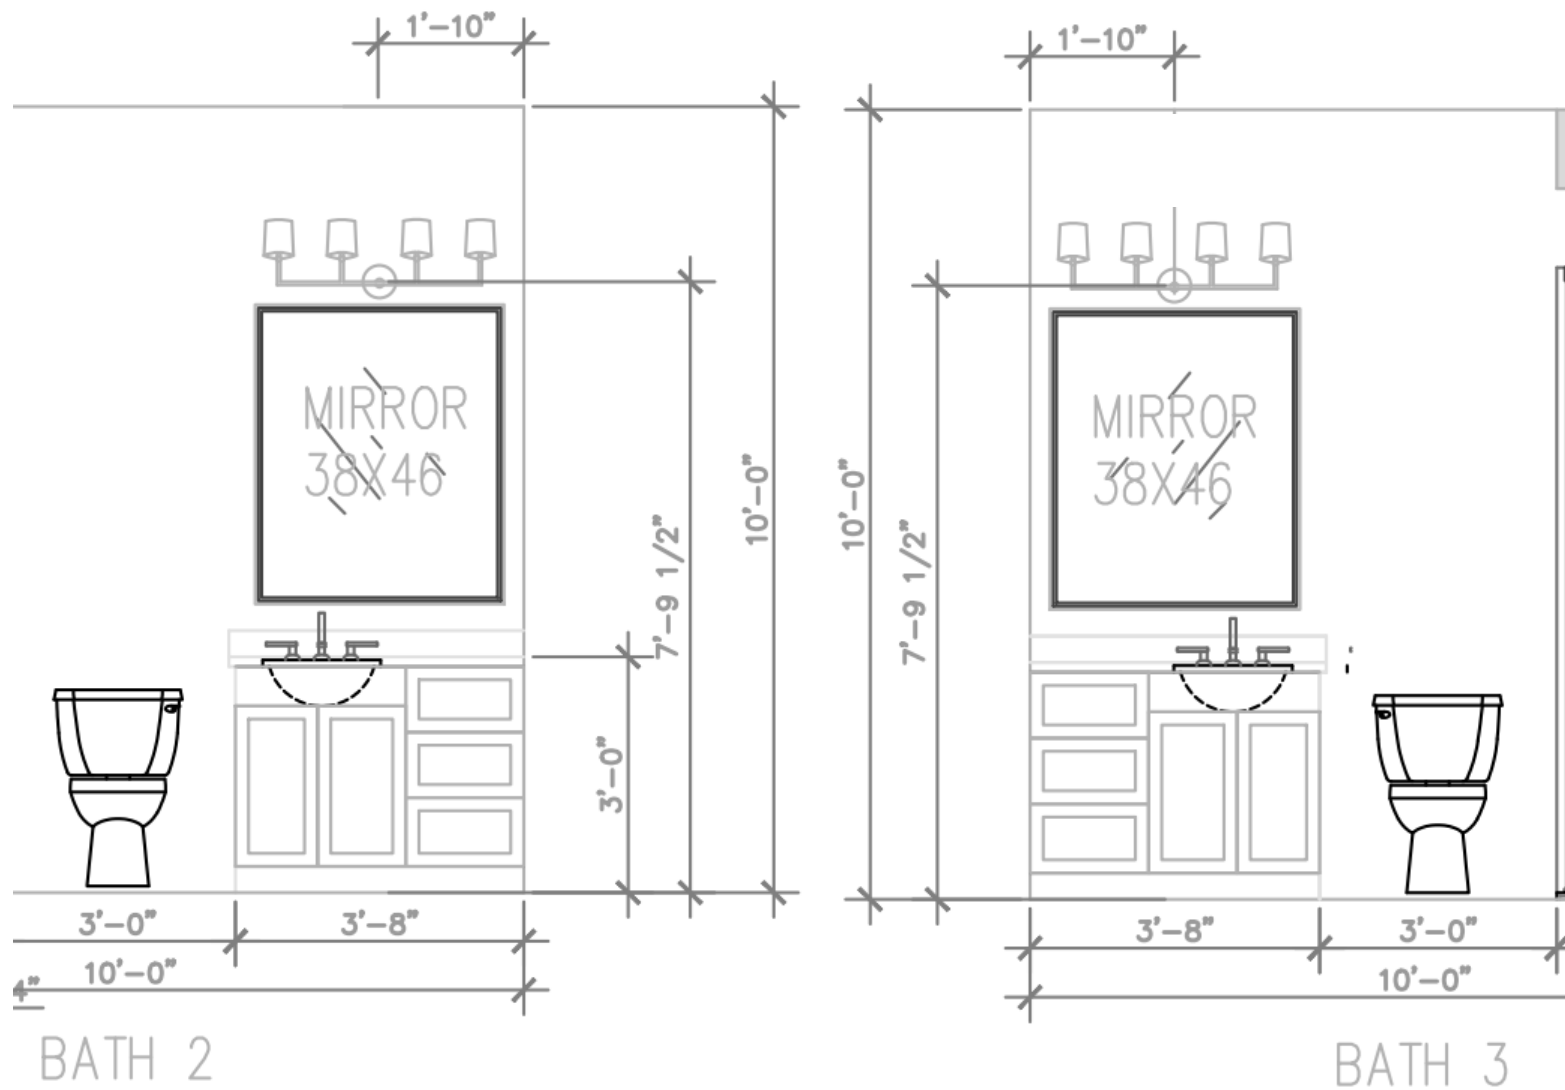

# LIGHTING

**Primary Bath  
Chandelier**

**4 Primary Bath  
Wall Sconces**

**Dining Room**

**2 Kitchen Pendants**

**Garage Lights**

**Ceiling Fans**

**Bath 2 & 3 Vanities**

**Utility**

**Foyer**

**Courtyard**

**DOMINION  
HEIGHTS**

**Lot #10 Lighting – Polished Nickel**

**YAD** | **YADESIGN  
INTERIORS**

**2 Kitchen Pendants**

**Product Specification**

Item #	1ML1A
Dimensions	Height: 12.50" Width: 18.25"

**MEASUREMENTS**

- DIMENSION : 5" W x 19.5" H x 7" Ext
- MAX OAH : 5" W x 5" H
- HANGING WEIGHT : 1.65 lb

### Dimensions and Measurements

Backplate Depth	0.75 in.
Backplate Height	5 in.
Backplate Width	5 in.
Extension	7.25 in.
Height	12 in.
Nominal Width	35 in.
Product Weight	7 lbs.
Shade Height	6 in.
Shade Width	4.5 in.
Width	35.25 in.