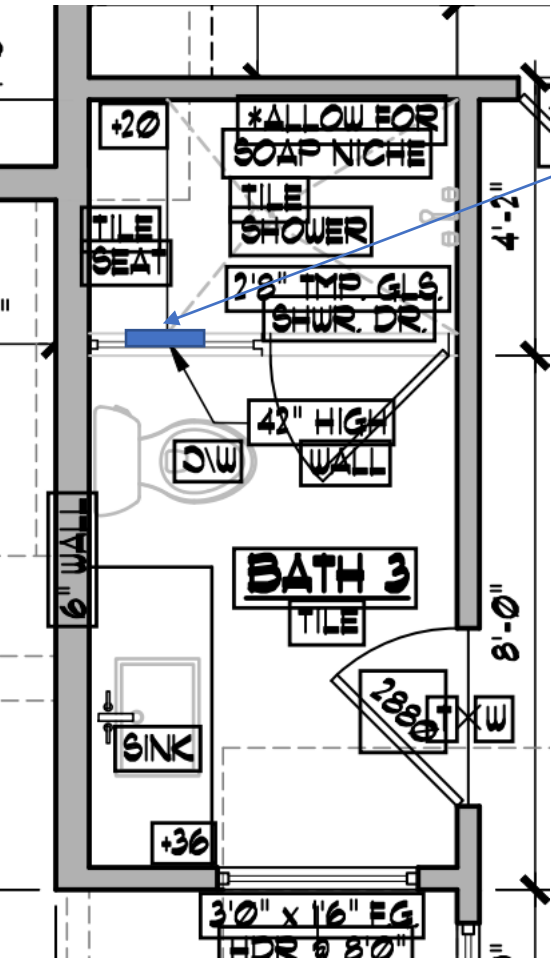

Shower Floor: ITS Lily White Honed Polygon

**DOMINION
HEIGHTS**

Lot #9 Master Bathroom

**YADESIGN
INTERIORS**

Shower Walls & Floors:
Horizontal straight stack

Shower Floor & inside of
shampoo niches (niche
with one division)

Countertop: Silestone Lena

Cabinets: SW7044
Amazing Gray

**DOMINION
HEIGHTS**

Lot #9 Bath 2

YADESIGN
INTERIORS

Niche

Shower Walls & Floors:
Horizontal straight stack

Countertop: Silestone Lena

Shower Floor & inside of
shampoo niche

Cabinets: SW7044
Amazing Gray

Cabinets

Cabinet Hardware

Countertop: Silestone by cosentino, Lena, 903 110206, Polished

Floor: IT Rome White 12x24
1/2 Staggered Floors

Item #

R5J9

Dimensions

Height: 11.00"

Width: 15.75"

MEASUREMENTS

DIMENSION : 9.75" W x 11.75" H x 3" Ext
 MAX OAH : 4.75" W x 6.25" H
 HANGING WEIGHT : 3.31 lb

**DOMINION
HEIGHTS**