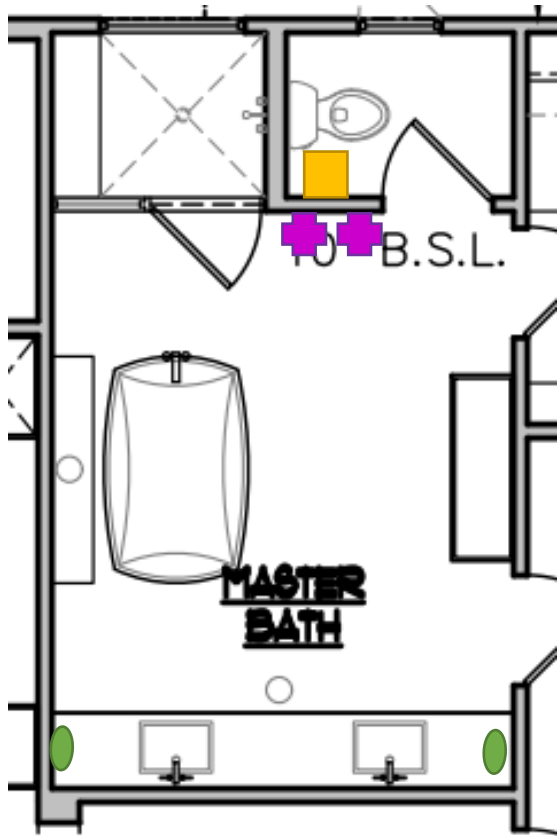

Shower Floor: ITS Lily White Honed Polygon

**DOMINION
HEIGHTS**

Lot #9 Master Bathroom

**YADESIGN
INTERIORS**

Shower Walls & Floors:
Horizontal straight stack

Shower Floor & inside of
shampoo niches (niche
with one division)

Kitchen

**Bath Sink &
Faucets**

Utility Room

**Upgrade Undermount
Apron Front Sink**

**Hand Held
Shower Heads**

**Master Bath
Freestanding Tub & Filler**

**DOMINION
HEIGHTS**

Lot #9 Plumbing Black

Flat Black Finish (US19)

**Matte Black With
Modern Rectangular
Rosette**

**DOMINION
HEIGHTS**

Lot #9 Bath Accessories

YAD | YAD DESIGN
INTERIORS

Bath Accessories

-  Hand Towel Rings
-  Robe Hooks
-  24" Towel Bars
-  TP Holder

Item #

R5J9

Dimensions

Height: 11.00"

Width: 15.75"

MEASUREMENTS

DIMENSION : 9.75" W x 11.75" H x 3" Ext
 MAX OAH : 4.75" W x 6.25" H
 HANGING WEIGHT : 3.31 lb

**DOMINION
HEIGHTS**