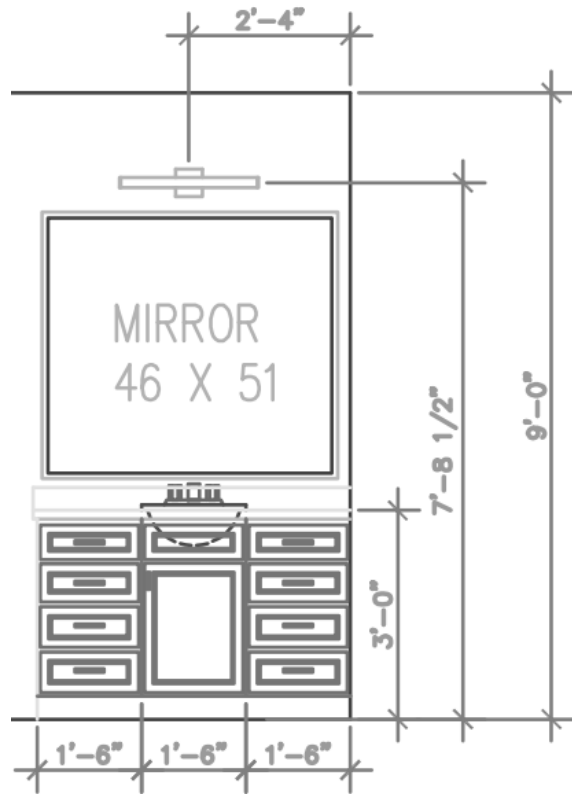

Item #

R5J9

Dimensions

Height: 11.00"

Width: 15.75"

MEASUREMENTS

DIMENSION : 9.75" W x 11.75" H x 3" Ext
 MAX OAH : 4.75" W x 6.25" H
 HANGING WEIGHT : 3.31 lb

**DOMINION
HEIGHTS**

Lot #9 Lighting – Master Bathroom

**YADESIGN
INTERIORS**

MEASUREMENTS

- DIMENSION : 24" W x 1.75" H x 2.25" Ext
- BACK PLATE : 4.75" W x 4.75" H x 2.4" HCO
- HANGING WEIGHT : 2.04 lb

**DOMINION
HEIGHTS**

Lot #9 Lighting – Bathroom 2 and Bathroom 3