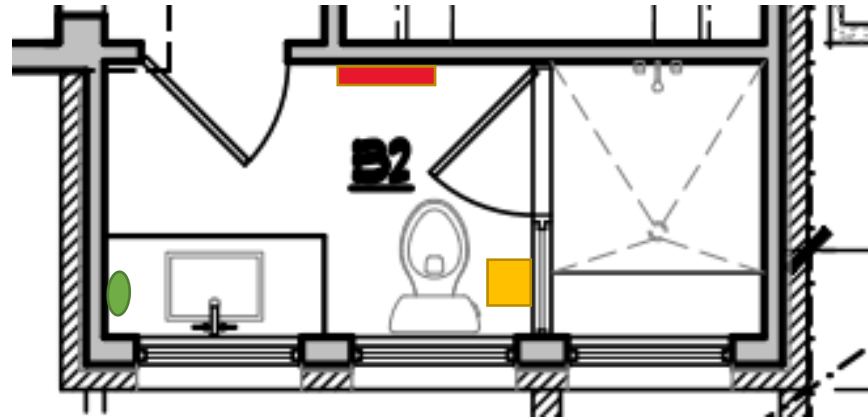

Bath Accessories

- Hand Towel Rings
- Robe Hooks
- 24" Towel Bars
- TP Holder