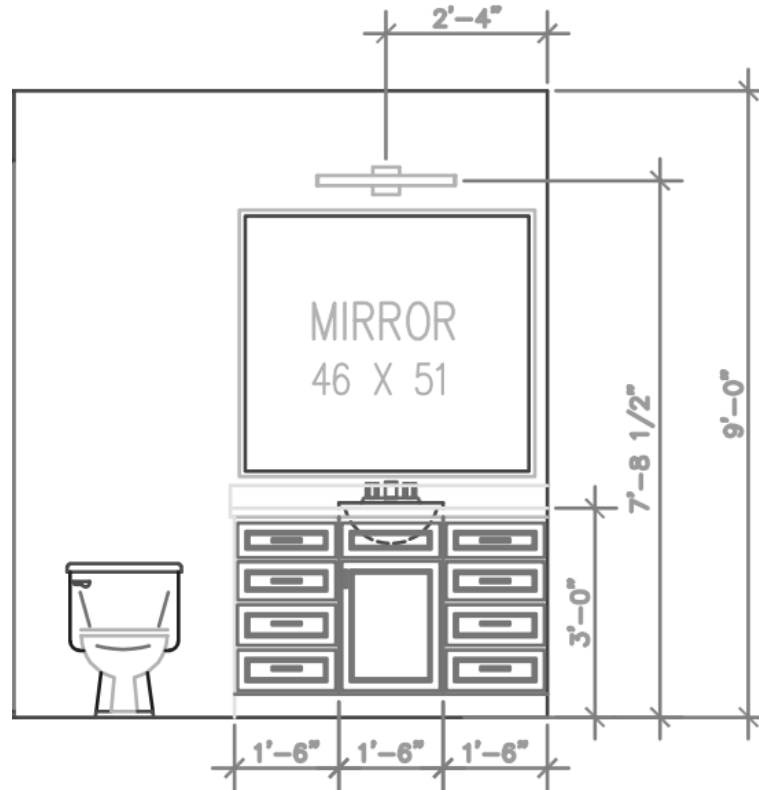

Item #

R5J9

Dimensions

Height: 11.00"

Width: 15.75"

MEASUREMENTS

DIMENSION : 9.75" W x 11.75" H x 3" Ext
 MAX OAH : 4.75" W x 6.25" H
 HANGING WEIGHT : 3.31 lb

**DOMINION
HEIGHTS**

Lot #9 Lighting – Master Bathroom

**YADESIGN
INTERIORS**

MEASUREMENTS

- DIMENSION : 24" W x 1.75" H x 2.25" Ext
- BACK PLATE : 4.75" W x 4.75" H x 2.4" HCO
- HANGING WEIGHT : 2.04 lb

**DOMINION
HEIGHTS**

Lot #9 Lighting – Bathroom 2 and Bathroom 3