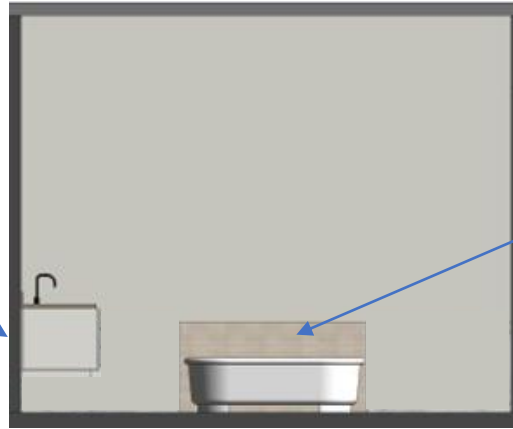

**DOMINION
HEIGHTS**

Lot #9 Main Flooring

YAD | YAD DESIGN
INTERIORS

Shower Side Walls, Bench and Niche & Bath Floor:
12x24 Dossier, Moonshine Polished

Tub Wall: Sublimity Namaste Marble Honed Mosaic

Countertop (Vanity, Shower Seat Top & Ledge top for pony wall):
Silestone Lena