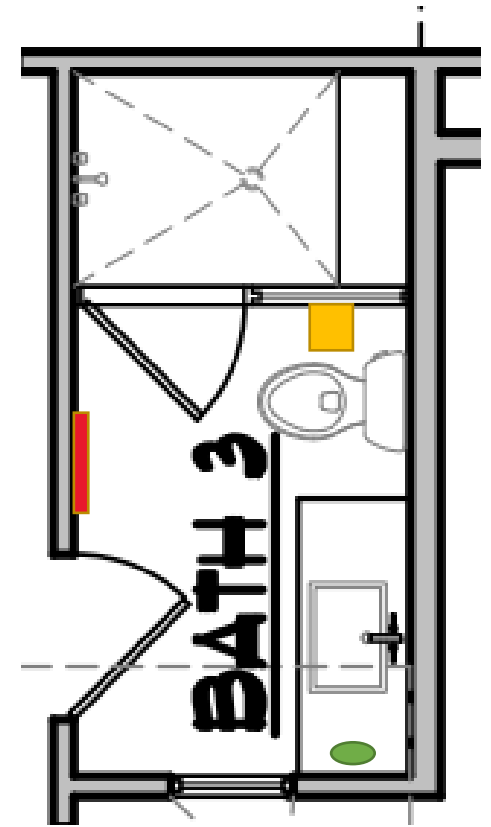

Kitchen

**Bath Sink &
Faucets**

Utility Room

**Upgrade Undermount
Apron Front Sink**

**Hand Held
Shower Heads**

**Master Bath
Freestanding Tub & Filler**

**DOMINION
HEIGHTS**

Lot #9 Plumbing Black

Flat Black Finish (US19)

**Matte Black With
Modern Rectangular
Rosette**

**DOMINION
HEIGHTS**

Lot #9 Bath Accessories

YAD | YAD DESIGN
INTERIORS

Bath Accessories

-  Hand Towel Rings
-  Robe Hooks
-  24" Towel Bars
-  TP Holder

Item #

R5J9

Dimensions

Height: 11.00"

Width: 15.75"

MEASUREMENTS

DIMENSION : 9.75" W x 11.75" H x 3" Ext
 MAX OAH : 4.75" W x 6.25" H
 HANGING WEIGHT : 3.31 lb

**DOMINION
HEIGHTS**