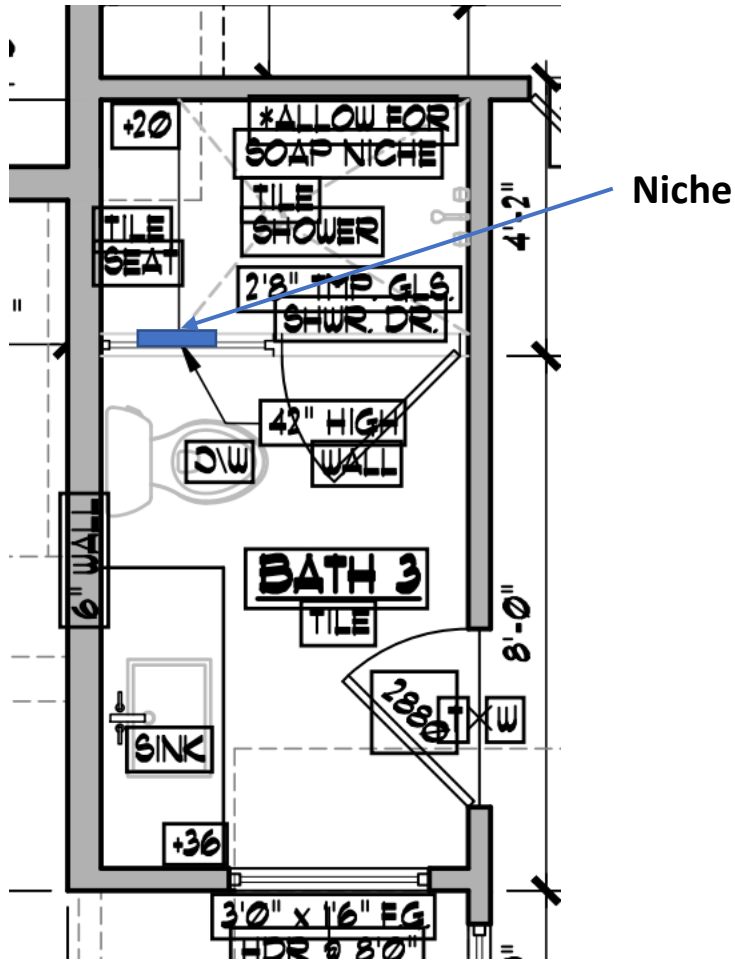

Shower Walls & Floors: IT Rome White 12x24, Straight Stack Vertically, Walls ½ Staggered Floors