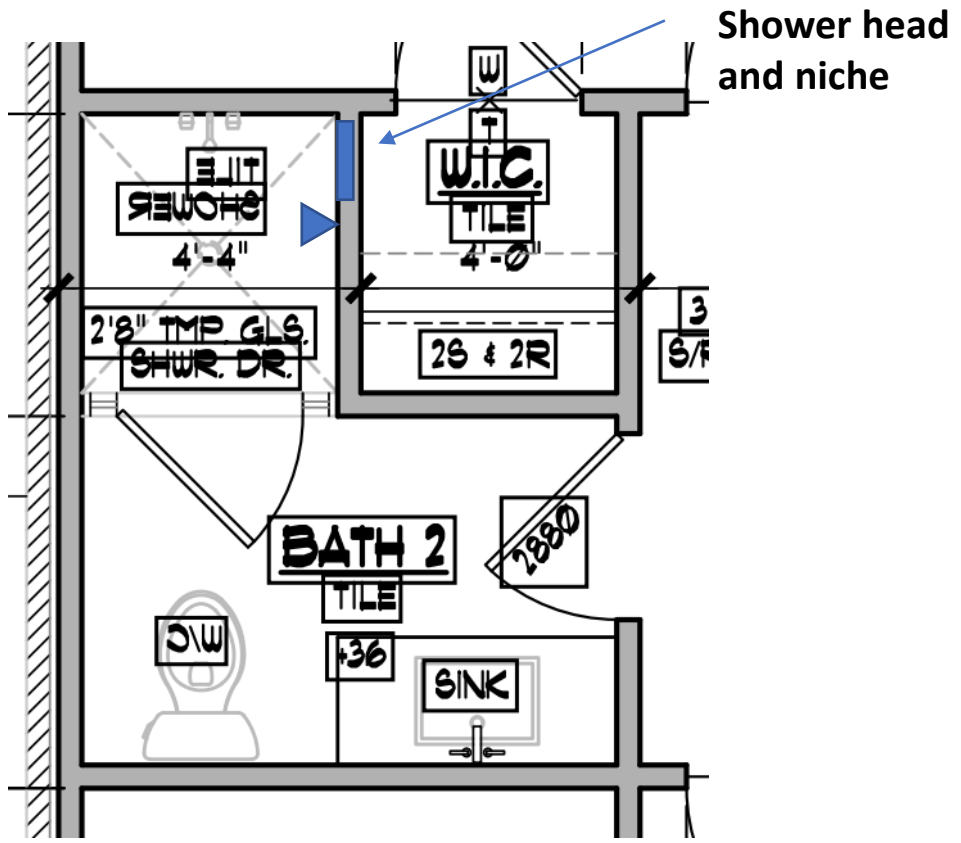

Shower Walls & Floors: IT Rome White 12x24, Straight Stack Horizontal