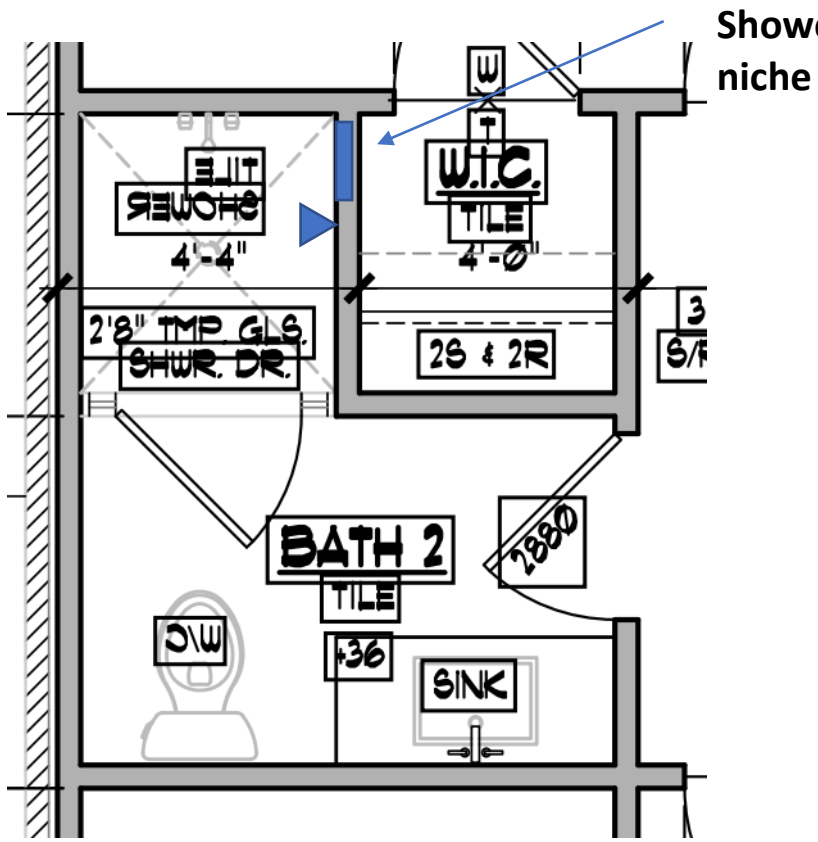

Walls & Bath Floor: 12x24 Dossier, Moonshine Polished

Countertop (Vanity & Shower Seat Top & Ledge top)
Silestone Lena

Tub Wall (upgrade): Sublimity Namaste Marble Honed Mosaic

Cabinets: SW 7005 Pure white

Shower Floor: ITS Lily White Honed Polygon

**DOMINION
HEIGHTS**

Lot #9 Master Bathroom

**YADESIGN
INTERIORS**

Shower Walls & Floors:
Horizontal straight stack

Shower Floor & inside of
shampoo niches (niche
with one division)

Countertop: Silestone Lena

Cabinets: SW7044
Amazing Gray

**DOMINION
HEIGHTS**

Lot #9 Bath 2

YADESIGN
INTERIORS

Niche

Shower Walls & Floors:
Horizontal straight stack

Countertop: Silestone Lena