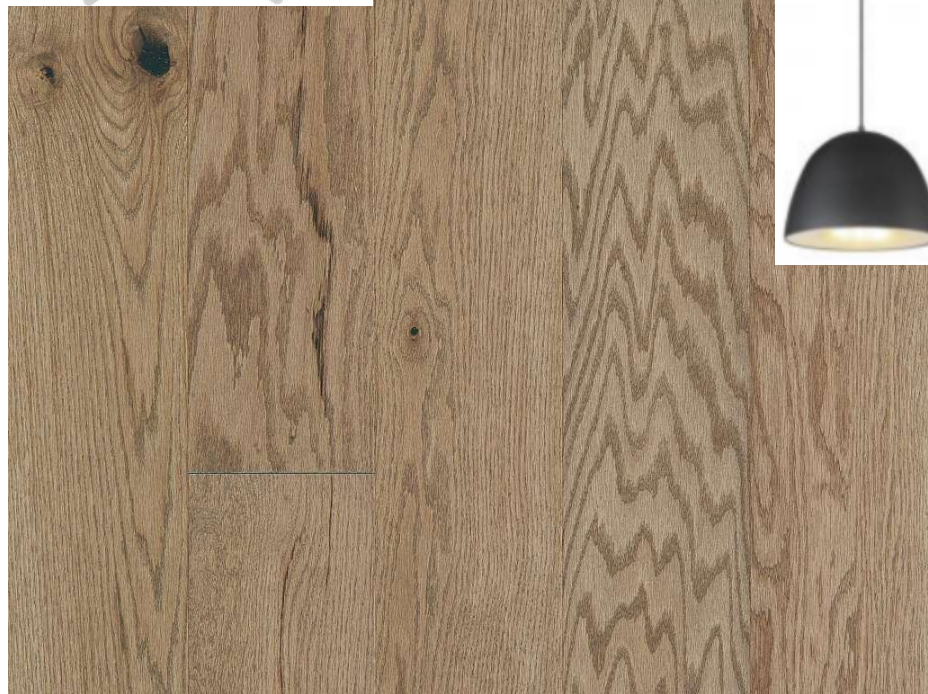

**YADESIGN
INTERIORS**

**Stairs: Painted Risers, Wood Stairs & Railing
to Match Wood or Wood Tile Floor
Railing: Square Profile Stained to Match**

**One Flat Panel Door
Shaker Style, Primed MDF**

**Door Casing Style
1x4**

**Etek Helios Lever
Matte Black**

**DOMINION
HEIGHTS**

Lot #9 Stairs Door & Trim

YAD | YAD DESIGN
INTERIORS

Main Wood Flooring:
Shaw floors, Mariner Oak, Hardwood
Color: 7074 Voyage

Kitchen Backsplash:

Perimeter Cabinets:
SW 7005 Pure White