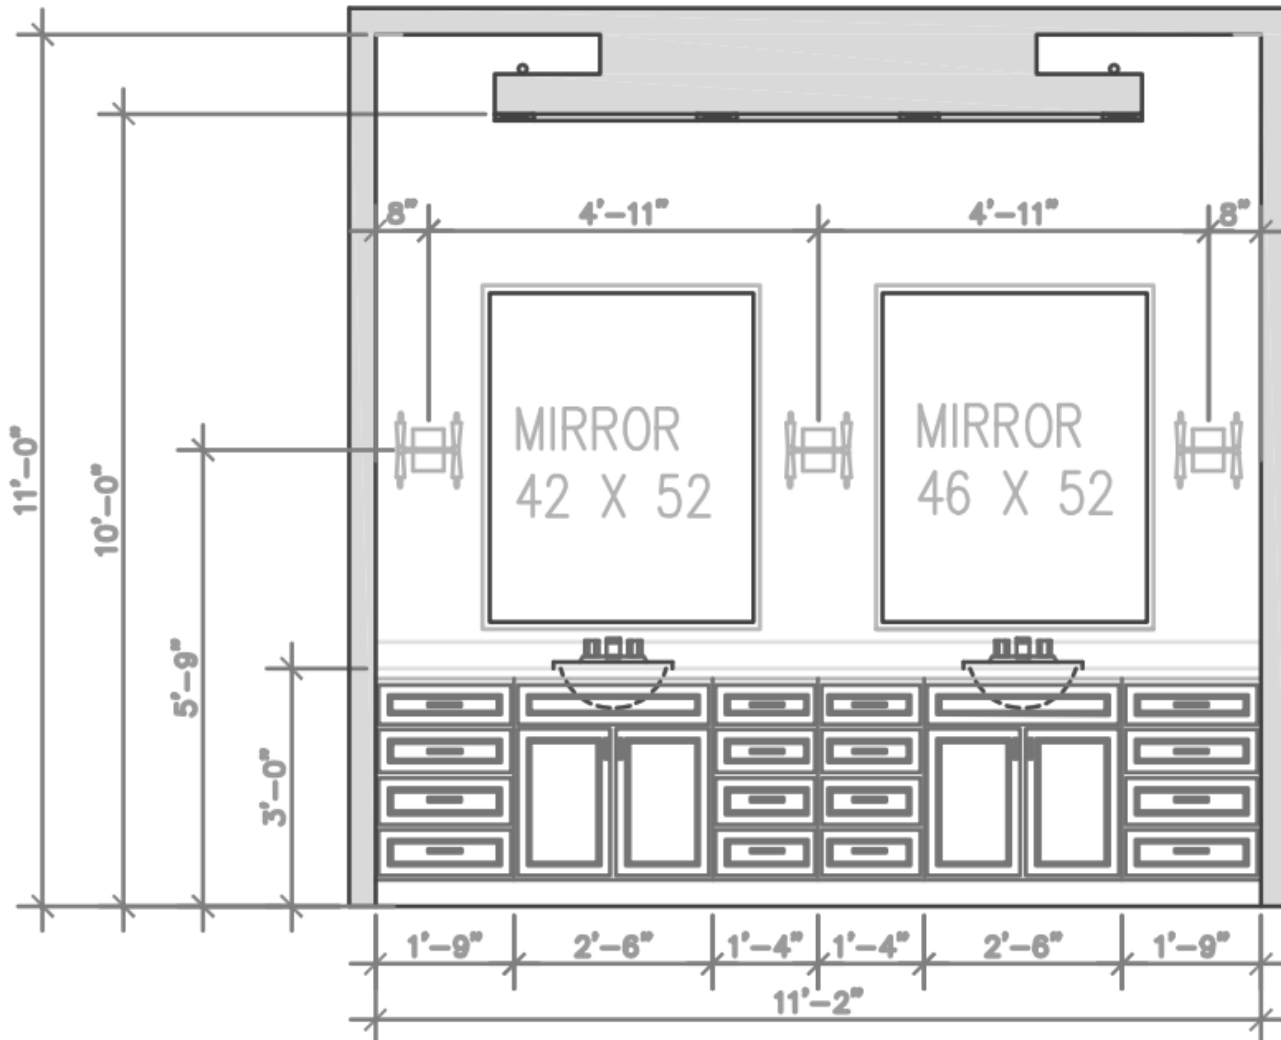

Item #

R5J9

Dimensions

Height: 11.00"

Width: 15.75"

MEASUREMENTS

DIMENSION : 9.75" W x 11.75" H x 3" Ext
 MAX OAH : 4.75" W x 6.25" H
 HANGING WEIGHT : 3.31 lb

**DOMINION
HEIGHTS**