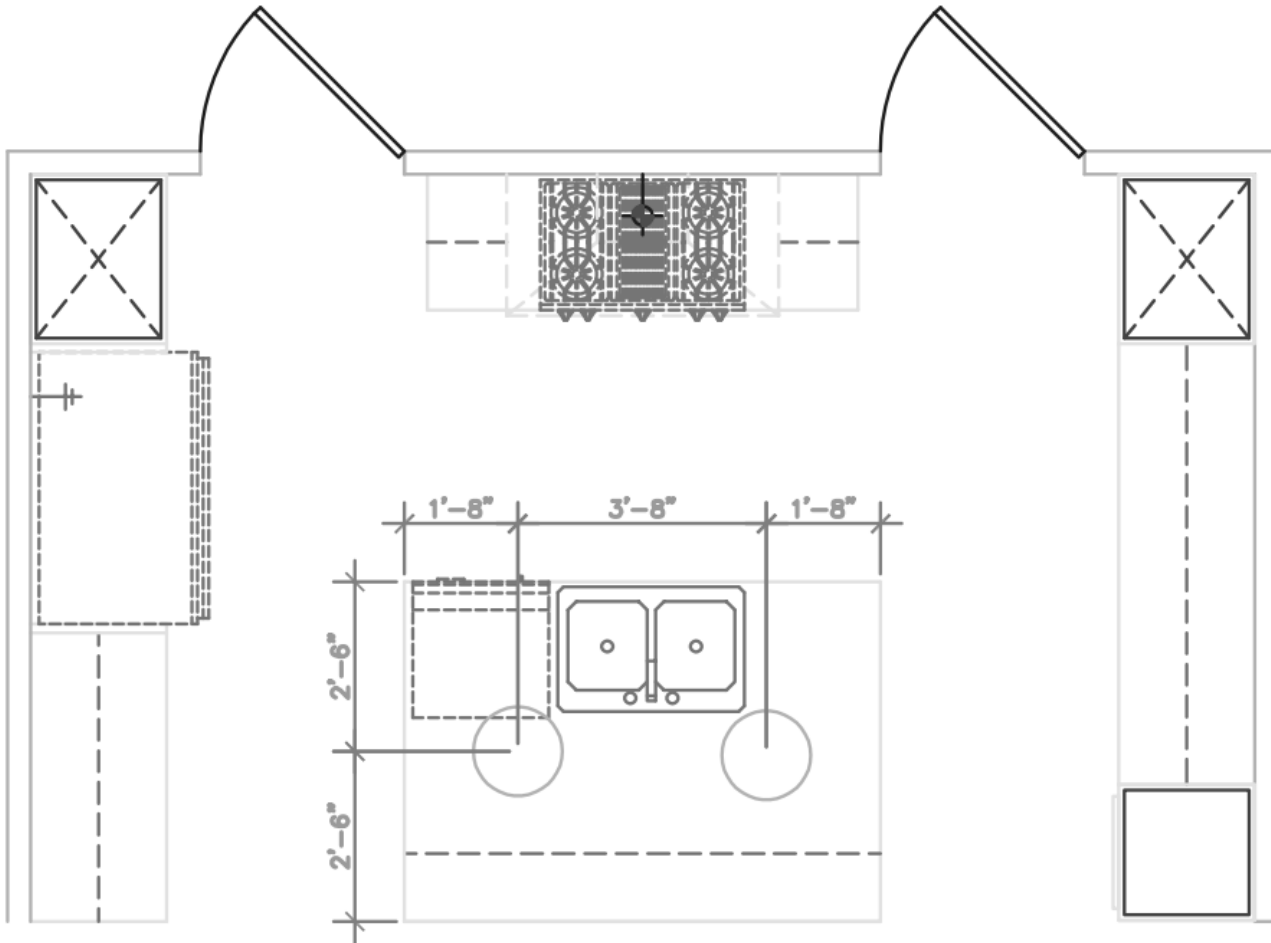

Foyer

Utility

Courtyard

**DOMINION
HEIGHTS**

Lot #9 Lighting – Black

YAD | **YADESIGN
INTERIORS**

2 Kitchen Pendants

Product Specification

Item #

R5J9

Dimensions

Height: 11.00"

Width: 15.75"

MEASUREMENTS

DIMENSION : 9.75" W x 11.75" H x 3" Ext
 MAX OAH : 4.75" W x 6.25" H
 HANGING WEIGHT : 3.31 lb

**DOMINION
HEIGHTS**